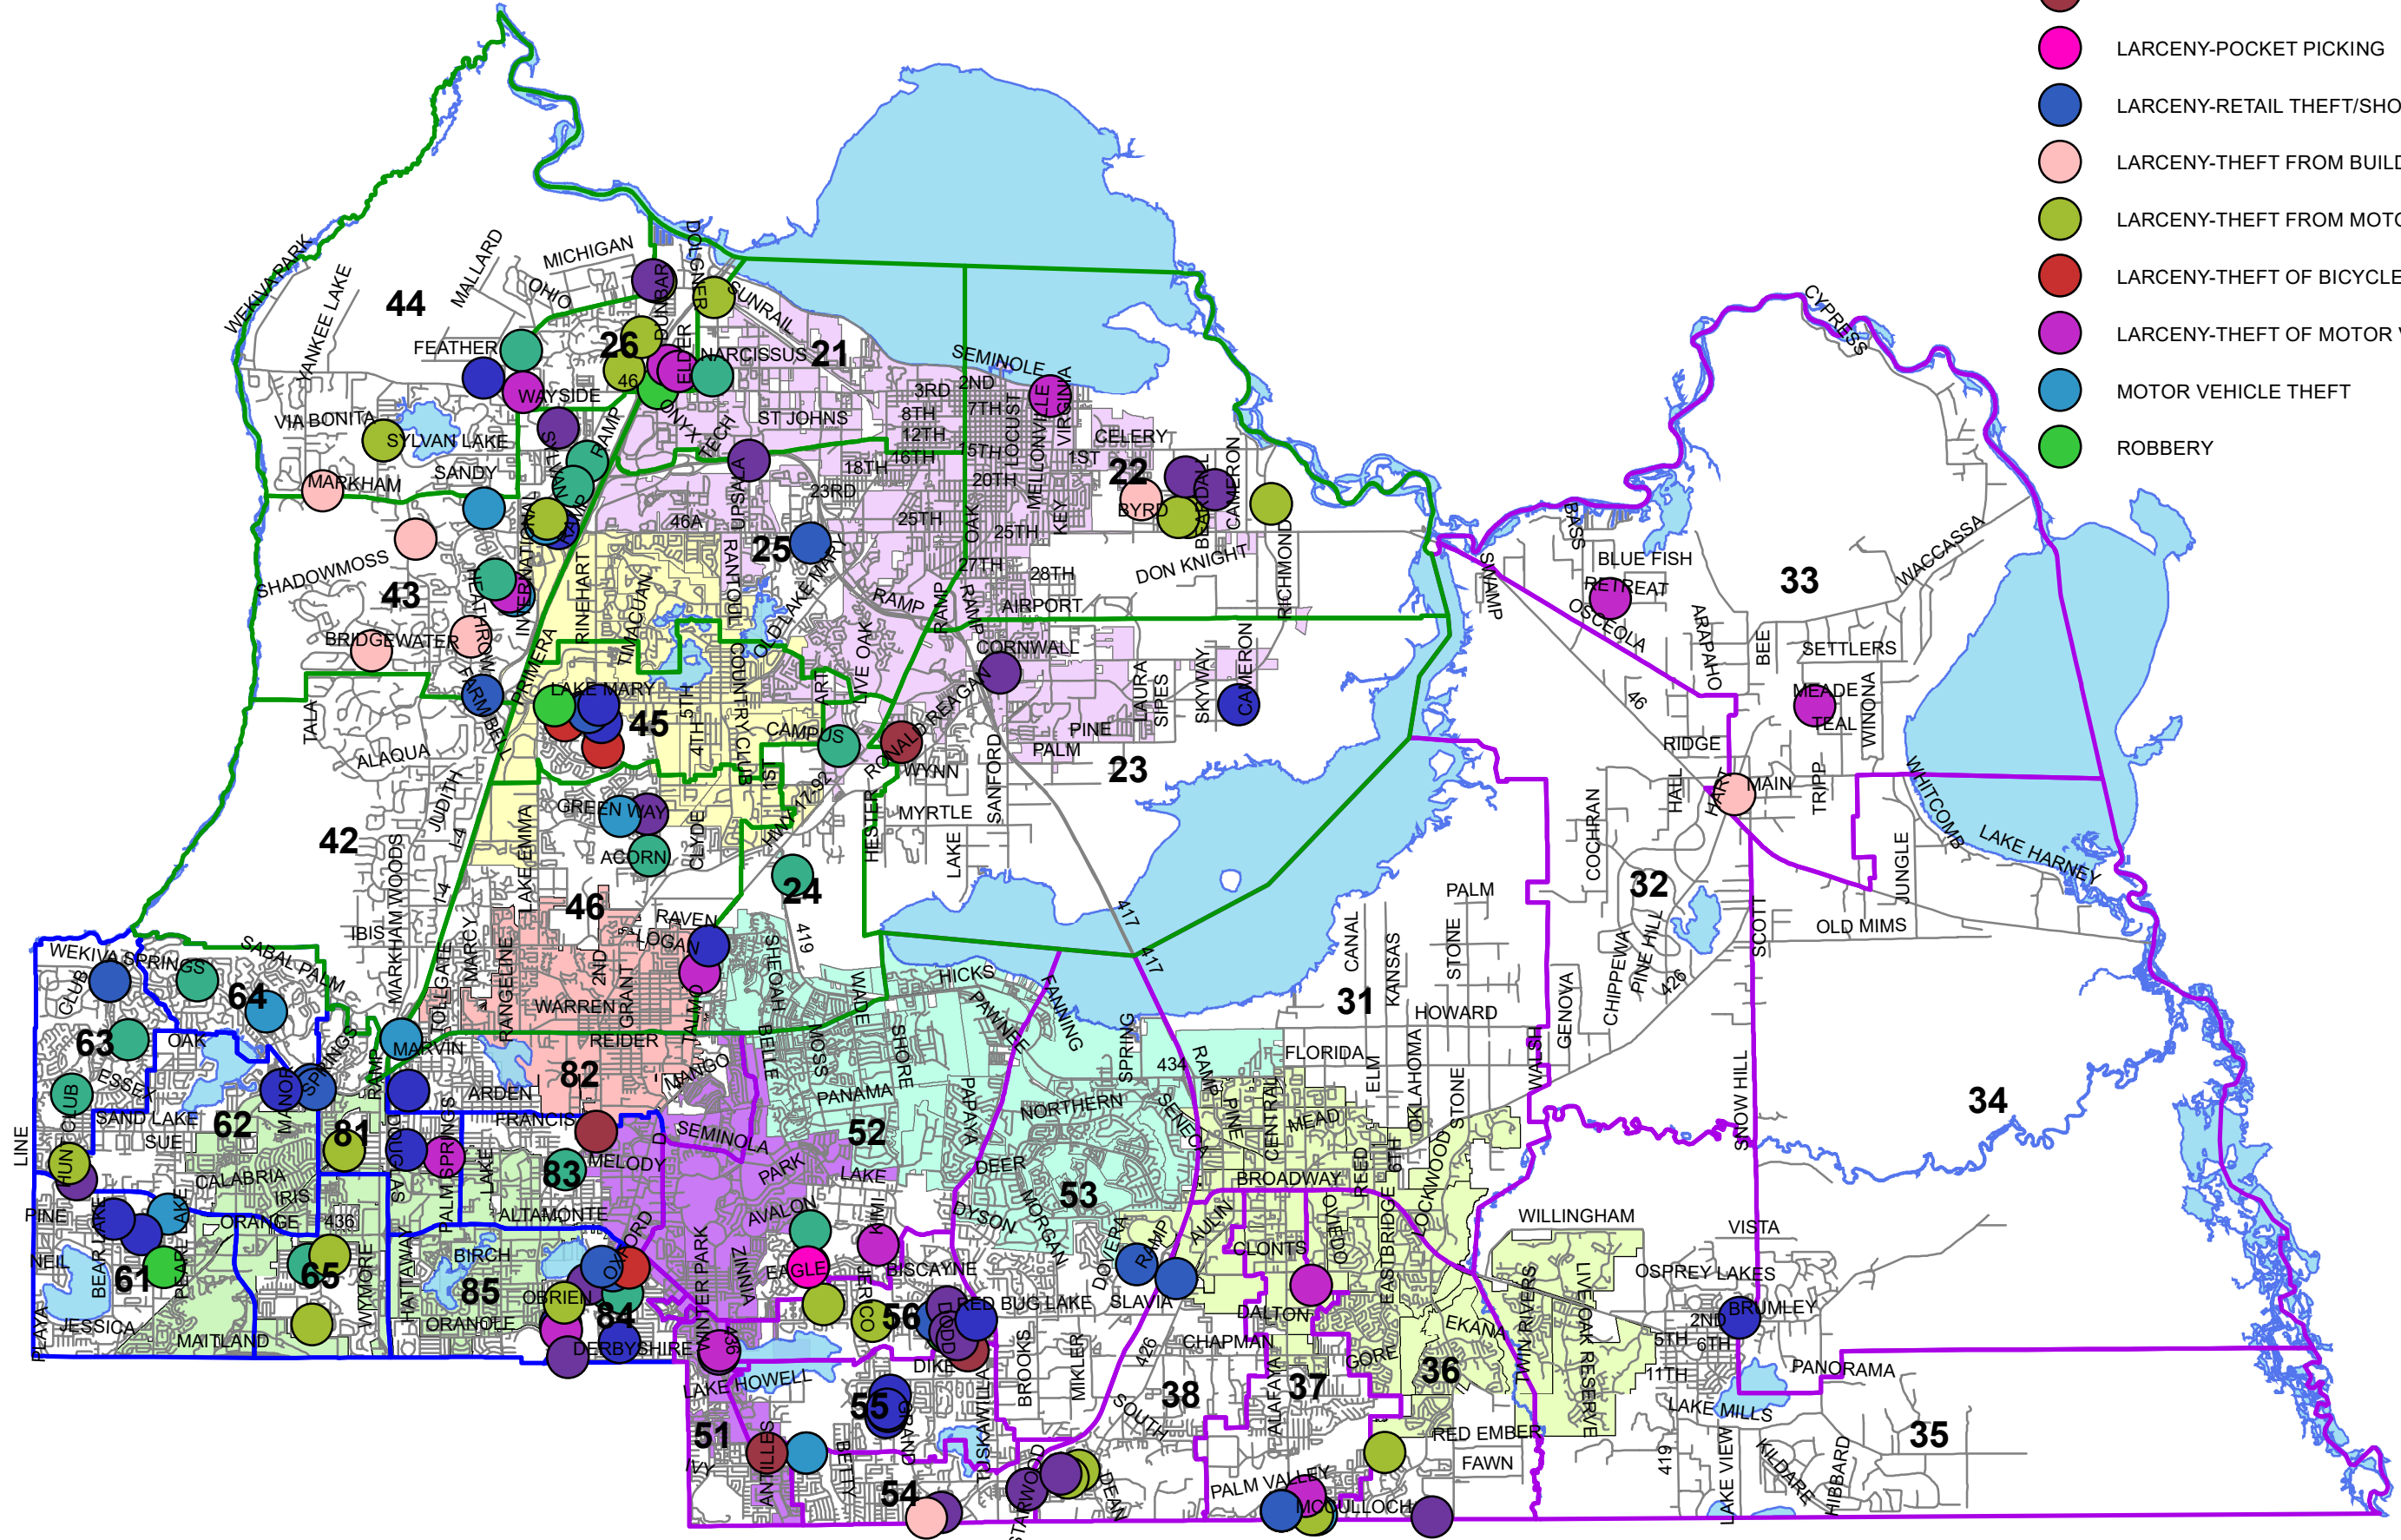

# PART I CRIMES

## 01/01/2022 - 01/31/2022

- AGGRAVATED ASSAULT
- ALL OTHER LARCENY
- BURGLARY
- FORCIBLE RAPE
- LARCENY-POCKET PICKING
- LARCENY-RETAIL THEFT/SHOPLIFTING
- LARCENY-THEFT FROM BUILDING
- LARCENY-THEFT FROM MOTOR VEHICLE/NO PARTS
- LARCENY-THEFT OF BICYCLES
- LARCENY-THEFT OF MOTOR VEHICLE PARTS/ACCESSORIES
- MOTOR VEHICLE THEFT
- ROBBERY

This map does not include incidents for which addresses could not be verified or geocoded.